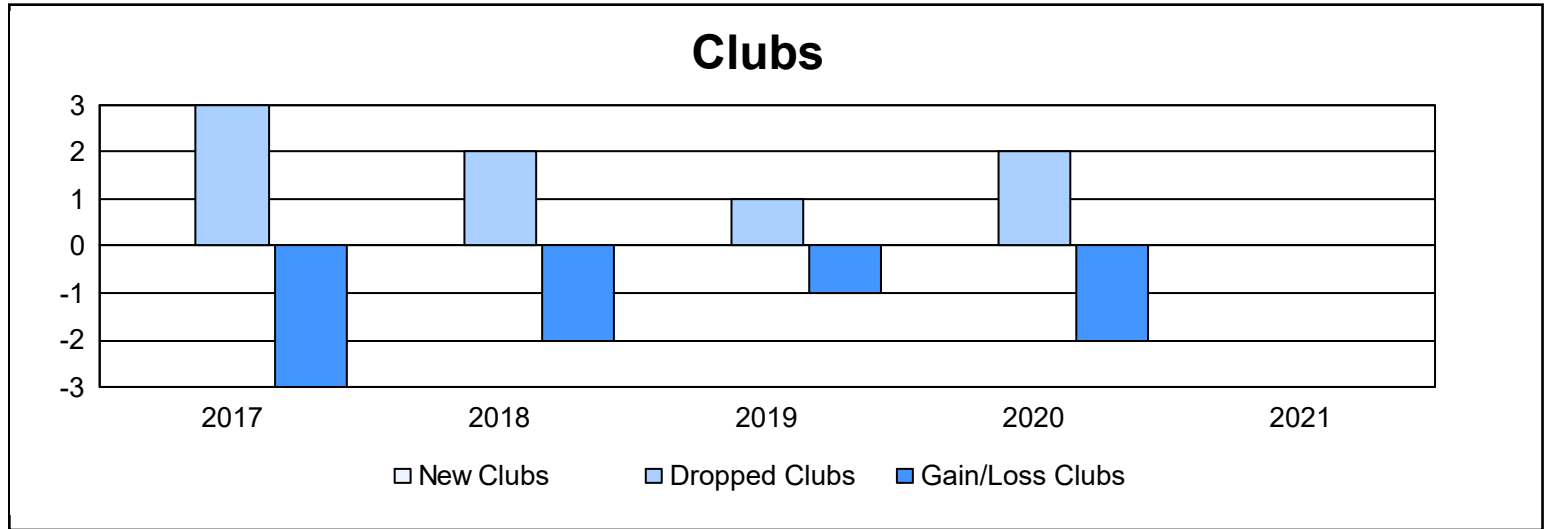

Year	New Clubs	Dropped Clubs	Gain/ Loss Clubs	New Members	Charter Members	Reinstate Members	Transfer Members	Total Member Added	Total Members Dropped	Gain/ Loss Members
2016-2017	0	3	-3	130	1	10	13	154	170	-16
2017-2018	0	2	-2	83	1	2	12	98	169	-71
2018-2019	0	1	-1	61	0	5	2	68	123	-55
2019-2020	0	2	-2	71	2	2	3	78	103	-25
2020-2021	0	0	0	37	0	2	3	42	120	-78
<b>Average</b>	<b>0</b>	<b>2</b>	<b>-2</b>	<b>76</b>	<b>1</b>	<b>4</b>	<b>7</b>	<b>88</b>	<b>137</b>	<b>-49</b>

### Membership Composition June 2021 Cumulative