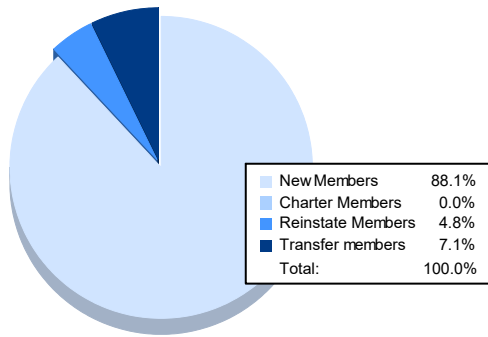

Year	New Clubs	Dropped Clubs	Gain/ Loss Clubs	New Members	Charter Members	Reinstate Members	Transfer Members	Total Member Added	Total Members Dropped	Gain/ Loss Members
2016-2017	0	3	-3	130	1	10	13	154	170	-16
2017-2018	0	2	-2	83	1	2	12	98	169	-71
2018-2019	0	1	-1	61	0	5	2	68	123	-55
2019-2020	0	2	-2	71	2	2	3	78	103	-25
2020-2021	0	0	0	37	0	2	3	42	120	-78
<b>Average</b>	<b>0</b>	<b>2</b>	<b>-2</b>	<b>76</b>	<b>1</b>	<b>4</b>	<b>7</b>	<b>88</b>	<b>137</b>	<b>-49</b>

### Membership Composition June 2021 Cumulative