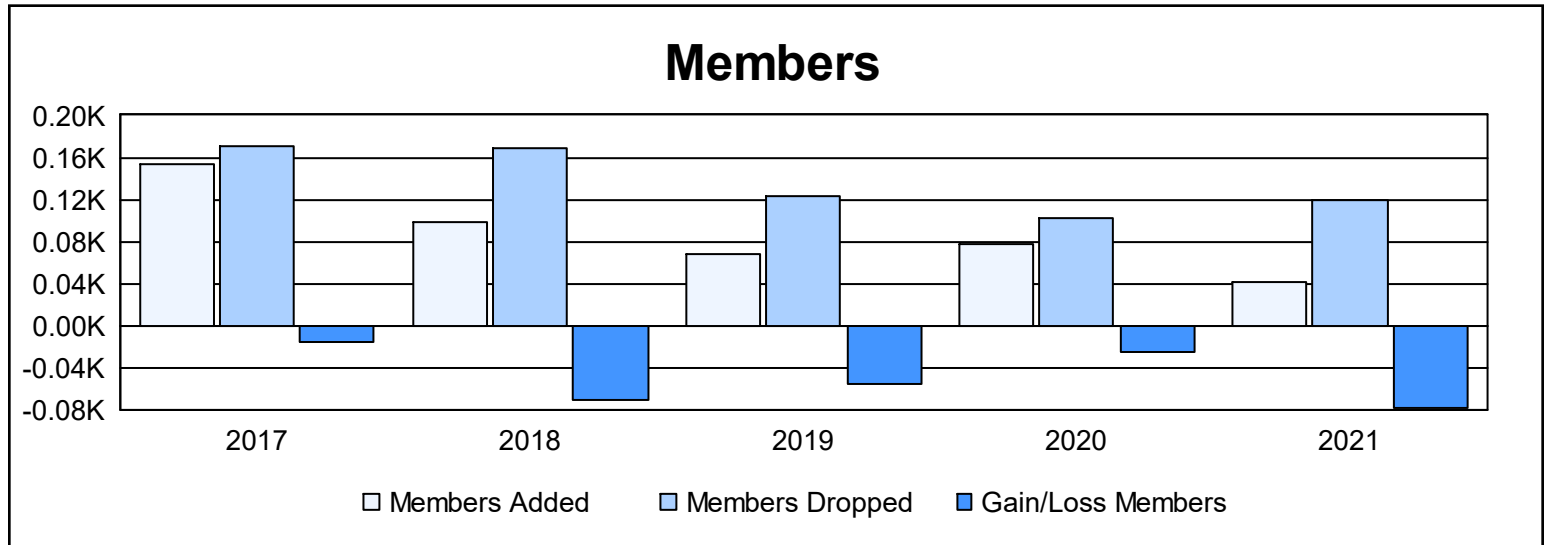

Year	New Clubs	Dropped Clubs	Gain/ Loss Clubs	New Members	Charter Members	Reinstate Members	Transfer Members	Total Member Added	Total Members Dropped	Gain/ Loss Members
2016-2017	0	3	-3	130	1	10	13	154	170	-16
2017-2018	0	2	-2	83	1	2	12	98	169	-71
2018-2019	0	1	-1	61	0	5	2	68	123	-55
2019-2020	0	2	-2	71	2	2	3	78	103	-25
2020-2021	0	0	0	37	0	2	3	42	120	-78
<b>Average</b>	<b>0</b>	<b>2</b>	<b>-2</b>	<b>76</b>	<b>1</b>	<b>4</b>	<b>7</b>	<b>88</b>	<b>137</b>	<b>-49</b>

### Membership Composition June 2021 Cumulative